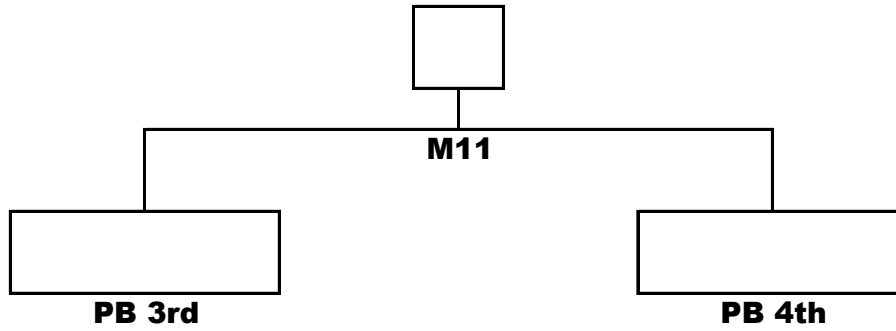

Final Stage

Bronze Medal